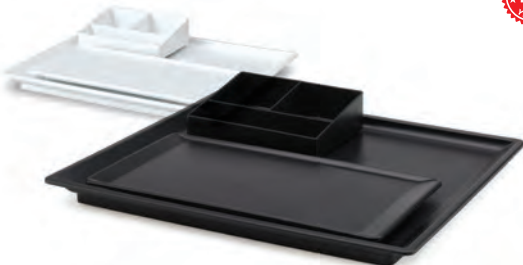

HENDON TRAY SET