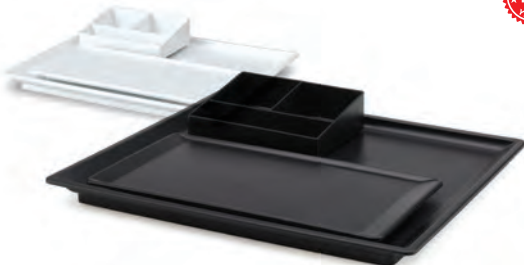

HENDON TRAY SET