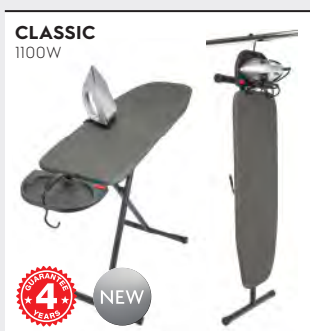

HOTEL SAFETY IRONS & IRONING CENTRES

Northmace invented the hotel bedroom safety ironing centre to improve guest experience. Our ironing centres are the original and best available – much copied, never bettered.

Safety irons and ironing centres incorporate a range of features and are designed and manufactured to be safe, intuitive to use, and easy to store. And as with all of our products, they come with long guarantees for complete peace of mind. It's a neat and tidy solution for hoteliers that enables guests to smarten-up with ease!