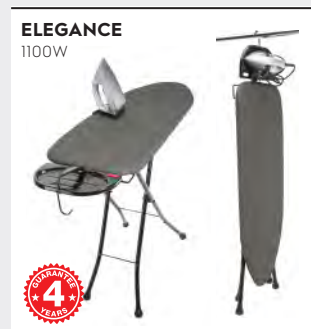

HOTEL SAFETY IRONS & IRONING CENTRES

Northmace invented the hotel bedroom safety ironing centre to improve guest experience. Our ironing centres are the original and best available – much copied, never bettered.

Safety irons and ironing centres incorporate a range of features and are designed and manufactured to be safe, intuitive to use, and easy to store. And as with all of our products, they come with long guarantees for complete peace of mind. It's a neat and tidy solution for hoteliers that enables guests to smarten-up with ease!