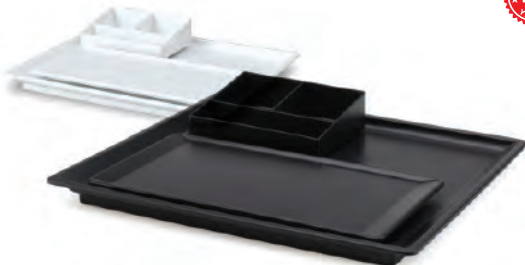

1630W | 0.9 LITRE

NEW

HENDON TRAY SET

LEATHERETTE TRAY SET

HOTEL SAFETY WELCOME TRAYS

When Northmace invented the hotel safety welcome tray it transformed the guest experience. By bringing everything together in one convenient location, our welcome trays provide a safe and convenient solution for guests and hoteliers alike.